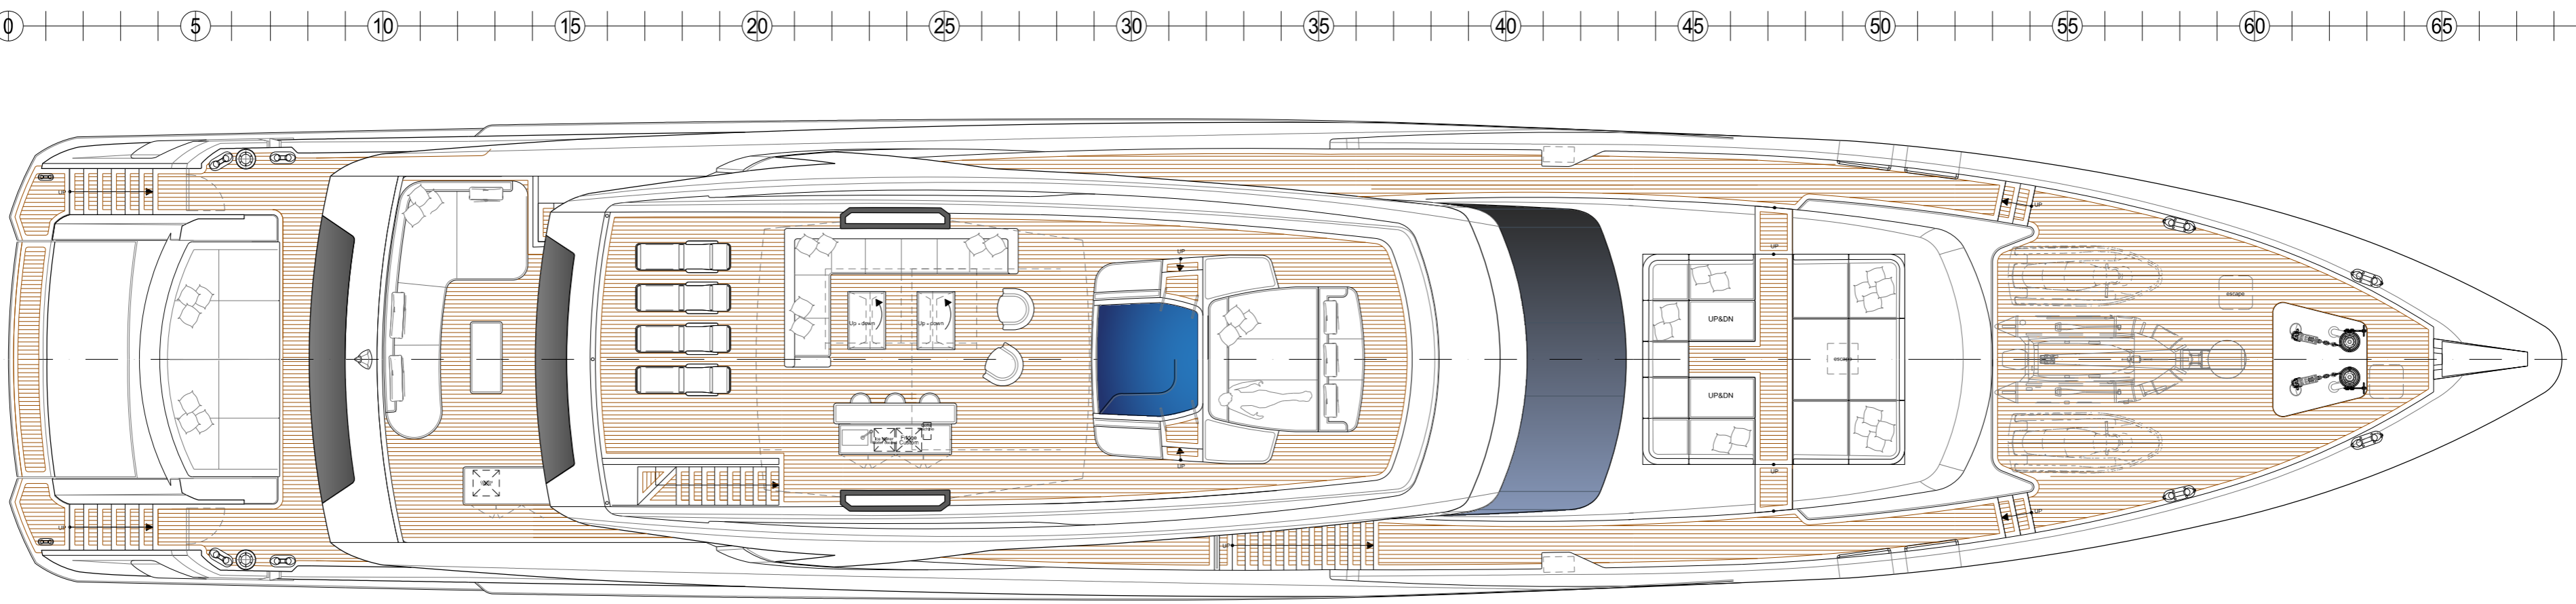

DWL

FLY DECK

UPPER DECK

MAIN DECK

LOWER DECK

DI QUESTO DISEGNO E' VIETATA LA RIPRODUZIONE, LO SFRUTTAMENTO O LA COMUNICAZIONE A TERZI
 THIS DRAWING IS PROPERTY OF THE TANKOA YACHTS S.p.A., ALL USE IS STRICTLY PROHIBITED WITHOUT PRIOR WRITTEN CONSENT

TITOLO/TITLE
S501- 50mt
 STANDARD TANKOA
 GENERAL ARRANGEMENT

TAVOLA/SHEET
 1 OF 1

DATA/DATE
 09/10/2020

SCALE/SCALE
 1:100

REV. 0

TANKOA
 ITALIAN YACHTS

FRANCESCO PASZKOWSKI
 DESIGN