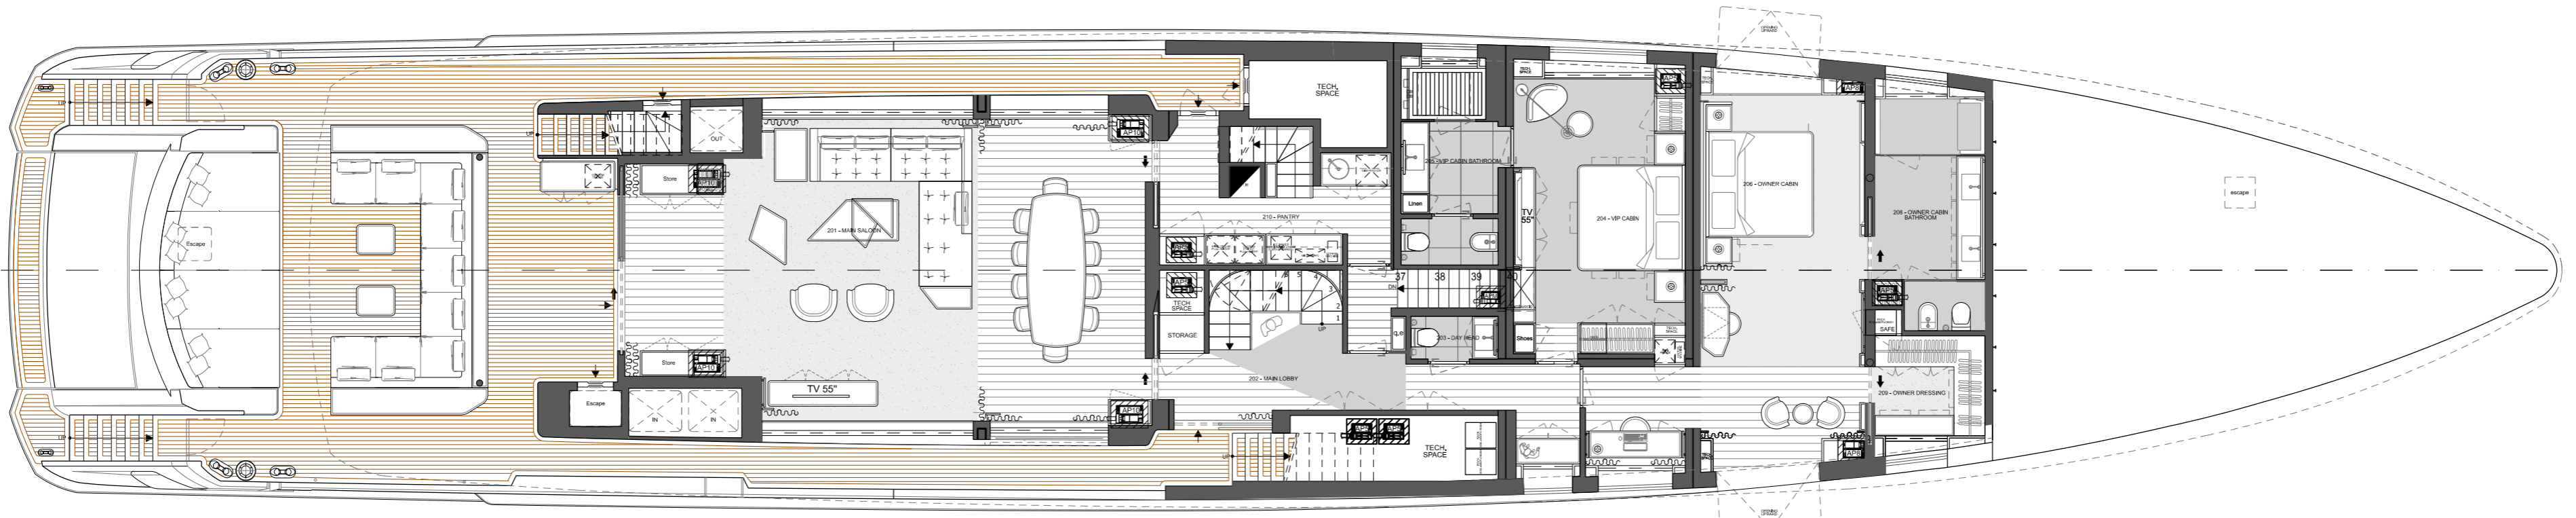

DWL

FLY DECK

UPPER DECK

MAIN DECK

LOWER DECK

DI QUESTO DISEGNO E' VIETATA LA RIPRODUZIONE, LO SFRUTTAMENTO O LA COMUNICAZIONE A TERZI
 THIS DRAWING IS PROPERTY OF THE TANKOA YACHTS S.p.A., ALL USE IS STRICTLY PROHIBITED WITHOUT PRIOR WRITTEN CONSENT

TITOLO/TITLE
S501- 50mt
 STANDARD TANKOA
 GENERAL ARRANGEMENT

TAVOLA/SHEET
 1 OF 1

DATA/DATE
 09/10/2020

SCALE/SCALE
 1:100

REV. 0

TANKOA
 ITALIAN YACHTS

FRANCESCO PASZKOWSKI
 DESIGN