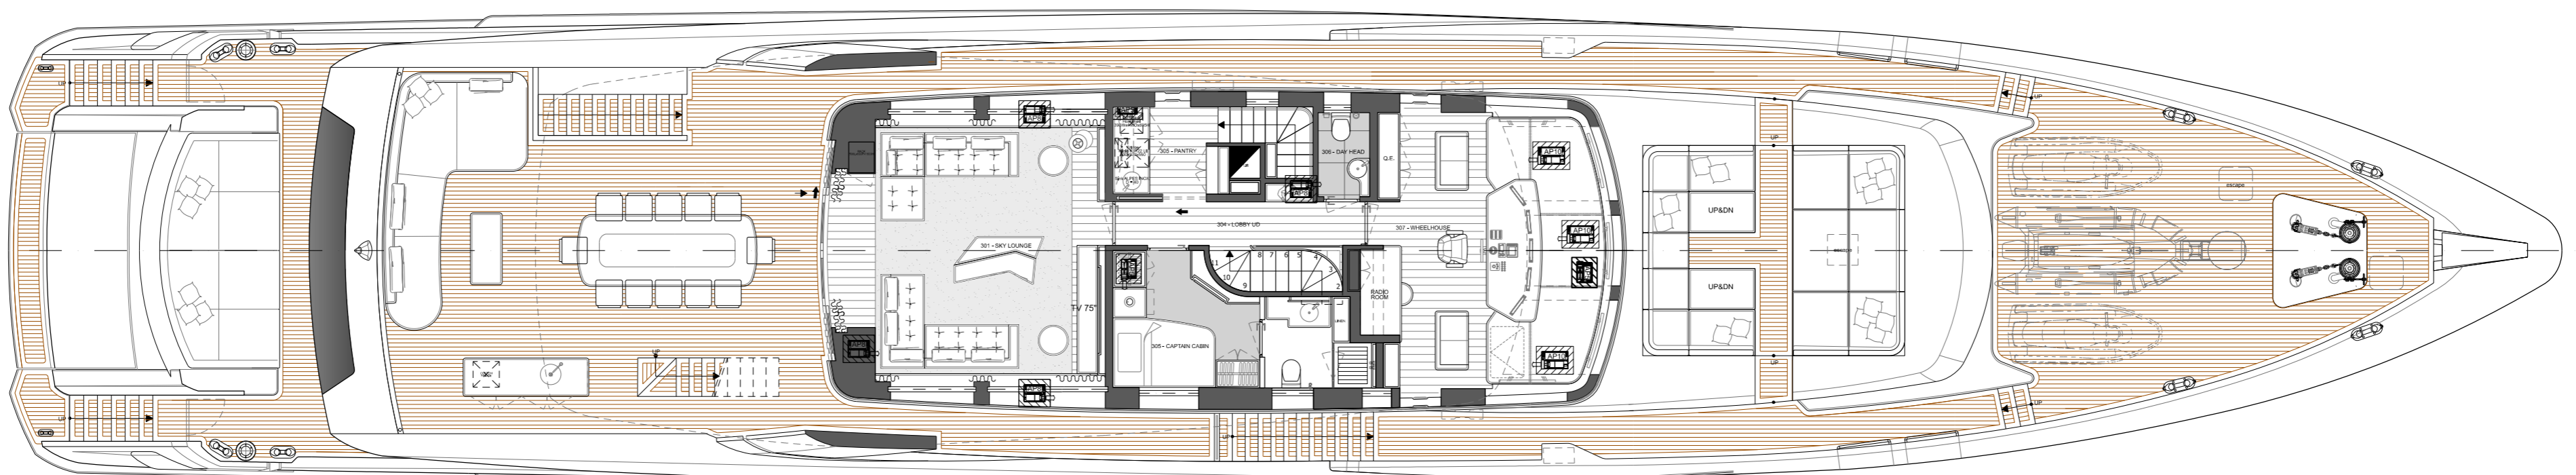

DWL

FLY DECK

UPPER DECK

MAIN DECK

LOWER DECK

DI QUESTO DISEGNO E' VIETATA LA RIPRODUZIONE, LO SFRUTTAMENTO O LA COMUNICAZIONE A TERZI
 THIS DRAWING IS PROPERTY OF THE TANKOA YACHTS S.p.A., ALL USE IS STRICTLY PROHIBITED WITHOUT PRIOR WRITTEN CONSENT

TITOLO/TITLE
S501- 50mt
 STANDARD TANKOA
 GENERAL ARRANGEMENT

TAVOLA/SHEET
 1 OF 1

DATA/DATE
 09/10/2020

SCALE/SCALE
 1:100

REV. 0

TANKOA
 ITALIAN YACHTS

FRANCESCO PASZKOWSKI
 DESIGN